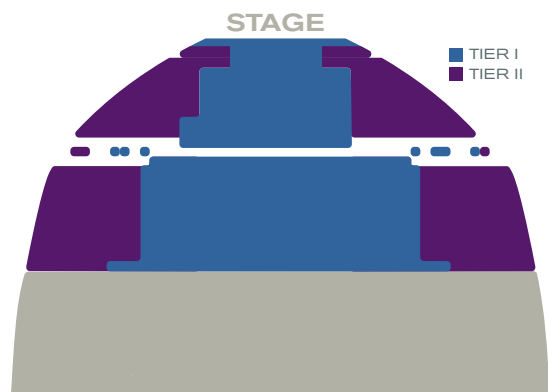

2023/24 SUBSCRIPTION SERIES SEATING CHARTS

BROADWAY & BEYOND AUDITORIUM SEATING

/ Premium seating section applies to **CIRQUE DREAMS HOLIDAZE** only. For all other Broadway & Beyond events, this section is included in TIER I.

MIDLAND:MATRIX AUDITORIUM SEATING

/ **JAZZ AT LINCOLN CENTER** and **360 ALLSTARS** will be seated in the Auditorium. / **WONDERS OF NATURE** will use the Midland Symphony Orchestra seating map; see below. **MATRIX:MIDLAND** subscribers will be seated in excellent seats after MSO Subscribers have been seated. / **HOW TO NAVIGATE LIFE** will take place in the Little Theater.

MIDLAND SYMPHONY ORCHESTRA AUDITORIUM SEATING

CENTER STAGE THEATRE LITTLE THEATER SEATING

THE PROM will take place on our outdoor stage and **VANYA & SONIA & MASHA & SPIKE** will be seated onstage.

WINDOWS ON OUR WORLD AUDITORIUM SEATING

/ **THE GAVILÁN BROTHERS** and **BEYOND BABEL** will be seated in the Auditorium. / **REFLEX** will be seated in the Little Theater.

***Note:** Our theaters do not have elevators. Please contact Guest Services with any accessible seating concerns at 989.631.8250 or email guestservices@midlandcenter.org