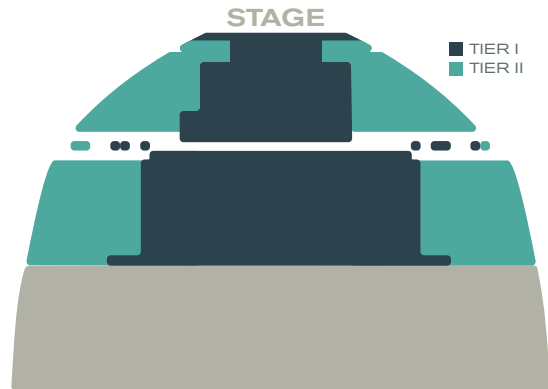

2023/24 SUBSCRIPTION SERIES SEATING CHARTS

BROADWAY & BEYOND AUDITORIUM SEATING

/ Premium seating section applies to **CIRQUE DREAMS HOLIDAZE** only. For all other Broadway & Beyond events, this section is included in TIER I.

MIDLAND:MATRIX AUDITORIUM SEATING

/ **JAZZ AT LINCOLN CENTER** and **360 ALLSTARS** will be seated in the Auditorium. / **WONDERS OF NATURE** will use the Midland Symphony Orchestra seating map; see below. **MATRIX:MIDLAND** subscribers will be seated in excellent seats after MSO Subscribers have been seated. / **HOW TO NAVIGATE LIFE** will take place in the Little Theater.

MIDLAND SYMPHONY ORCHESTRA AUDITORIUM SEATING

CENTER STAGE THEATRE LITTLE THEATER SEATING

THE PROM will take place on our outdoor stage and **VANYA & SONIA & MASHA & SPIKE** will be seated onstage.

WINDOWS ON OUR WORLD AUDITORIUM SEATING