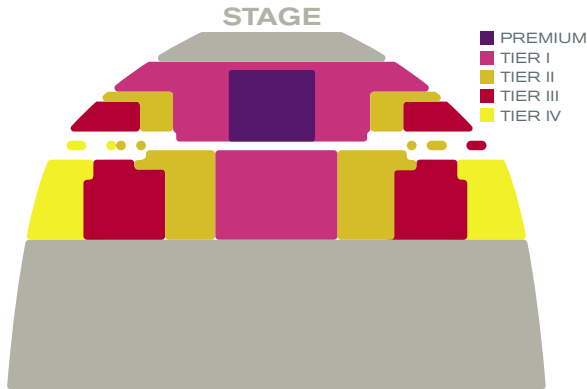

2023/24 SUBSCRIPTION SERIES SEATING CHARTS

BROADWAY & BEYOND AUDITORIUM SEATING

/ Premium seating section applies to **CIRQUE DREAMS HOLIDAZE** only. For all other Broadway & Beyond events, this section is included in TIER I.

MIDLAND:MATRIX AUDITORIUM SEATING

/ **JAZZ AT LINCOLN CENTER** and **360 ALLSTARS** will be seated in the Auditorium. / **WONDERS OF NATURE** will use the Midland Symphony Orchestra seating map; see below. **MATRIX:MIDLAND** subscribers will be seated in excellent seats after MSO Subscribers have been seated. / **HOW TO NAVIGATE LIFE** will take place in the Little Theater.

MIDLAND SYMPHONY ORCHESTRA AUDITORIUM SEATING

CENTER STAGE THEATRE LITTLE THEATER SEATING

THE PROM will take place on our outdoor stage and **VANYA & SONIA & MASHA & SPIKE** will be seated onstage.

WINDOWS ON OUR WORLD AUDITORIUM SEATING

/ **THE GAVILÁN BROTHERS** and **BEYOND BABEL** will be seated in the Auditorium. / **REFLEX** will be seated in the Little Theater.

***Note:** Our theaters do not have elevators. Please contact Guest Services with any accessible seating concerns at 989.631.8250 or email guestservices@midlandcenter.org