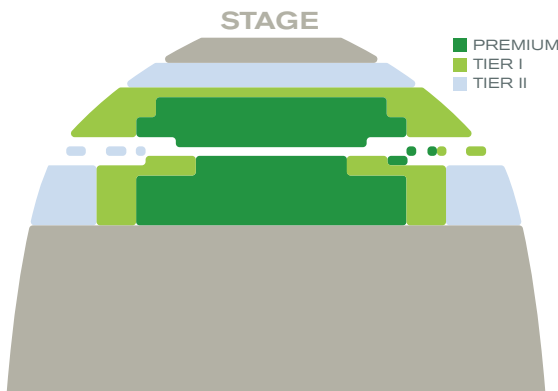

2023/24 SUBSCRIPTION SERIES SEATING CHARTS

BROADWAY & BEYOND AUDITORIUM SEATING

/ Premium seating section applies to **CIRQUE DREAMS HOLIDAZE** only. For all other Broadway & Beyond events, this section is included in TIER I.

MIDLAND:MATRIX AUDITORIUM SEATING

/ **JAZZ AT LINCOLN CENTER** and **360 ALLSTARS** will be seated in the Auditorium. / **WONDERS OF NATURE** will use the Midland Symphony Orchestra seating map; see below. **MATRIX:MIDLAND** subscribers will be seated in excellent seats after MSO Subscribers have been seated. / **HOW TO NAVIGATE LIFE** will take place in the Little Theater.

MIDLAND SYMPHONY ORCHESTRA AUDITORIUM SEATING

CENTER STAGE THEATRE LITTLE THEATER SEATING

THE PROM will take place on our outdoor stage and **VANYA & SONIA & MASHA & SPIKE** will be seated onstage.

WINDOWS ON OUR WORLD AUDITORIUM SEATING