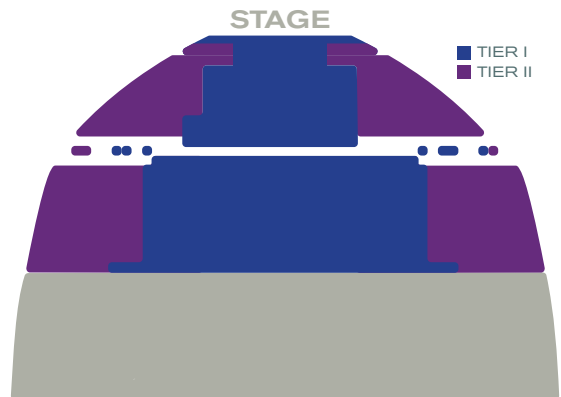

2022/23 SUBSCRIPTION SERIES SEATING CHARTS

MIDLAND
CENTER
FOR THE
ARTS

**BROADWAY & BEYOND
AUDITORIUM SEATING**

**MIDLAND SYMPHONY
ORCHESTRA
AUDITORIUM SEATING**

**MIDLAND:MATRIX
AUDITORIUM SEATING***

**WINDOWS ON THE WORLD
AUDITORIUM SEATING**

- * Kate the Chemist and Hiplet™ will be in the Auditorium at one-price tier for subscribers
- * Dr. Reike will be on the Auditorium Stage with General Admission seating at one-price tier
- * *The Other Mozart* will be in the Little Theater at one-price tier

**CENTER STAGE THEATRE
LITTLE THEATER SEATING**

Rent will take place on our outdoor stage and *These Shining Lives* will be seated onstage.