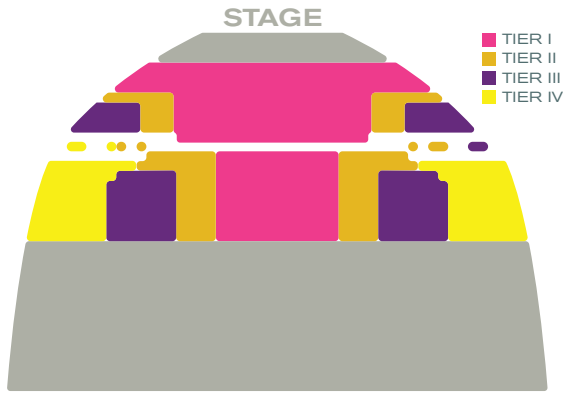

2022/23 SUBSCRIPTION SERIES SEATING CHARTS

MIDLAND
CENTER
FOR THE
ARTS

**BROADWAY & BEYOND
AUDITORIUM SEATING**

**MIDLAND SYMPHONY
ORCHESTRA
AUDITORIUM SEATING**

**MIDLAND:MATRIX
AUDITORIUM SEATING***

**WINDOWS ON THE WORLD
AUDITORIUM SEATING**

- * Kate the Chemist and Hiplet™ will be in the Auditorium at one-price tier for subscribers
- * Dr. Reike will be on the Auditorium Stage with General Admission seating at one-price tier
- * *The Other Mozart* will be in the Little Theater at one-price tier

**CENTER STAGE THEATRE
LITTLE THEATER SEATING**

Rent will take place on our outdoor stage and *These Shining Lives* will be seated onstage.