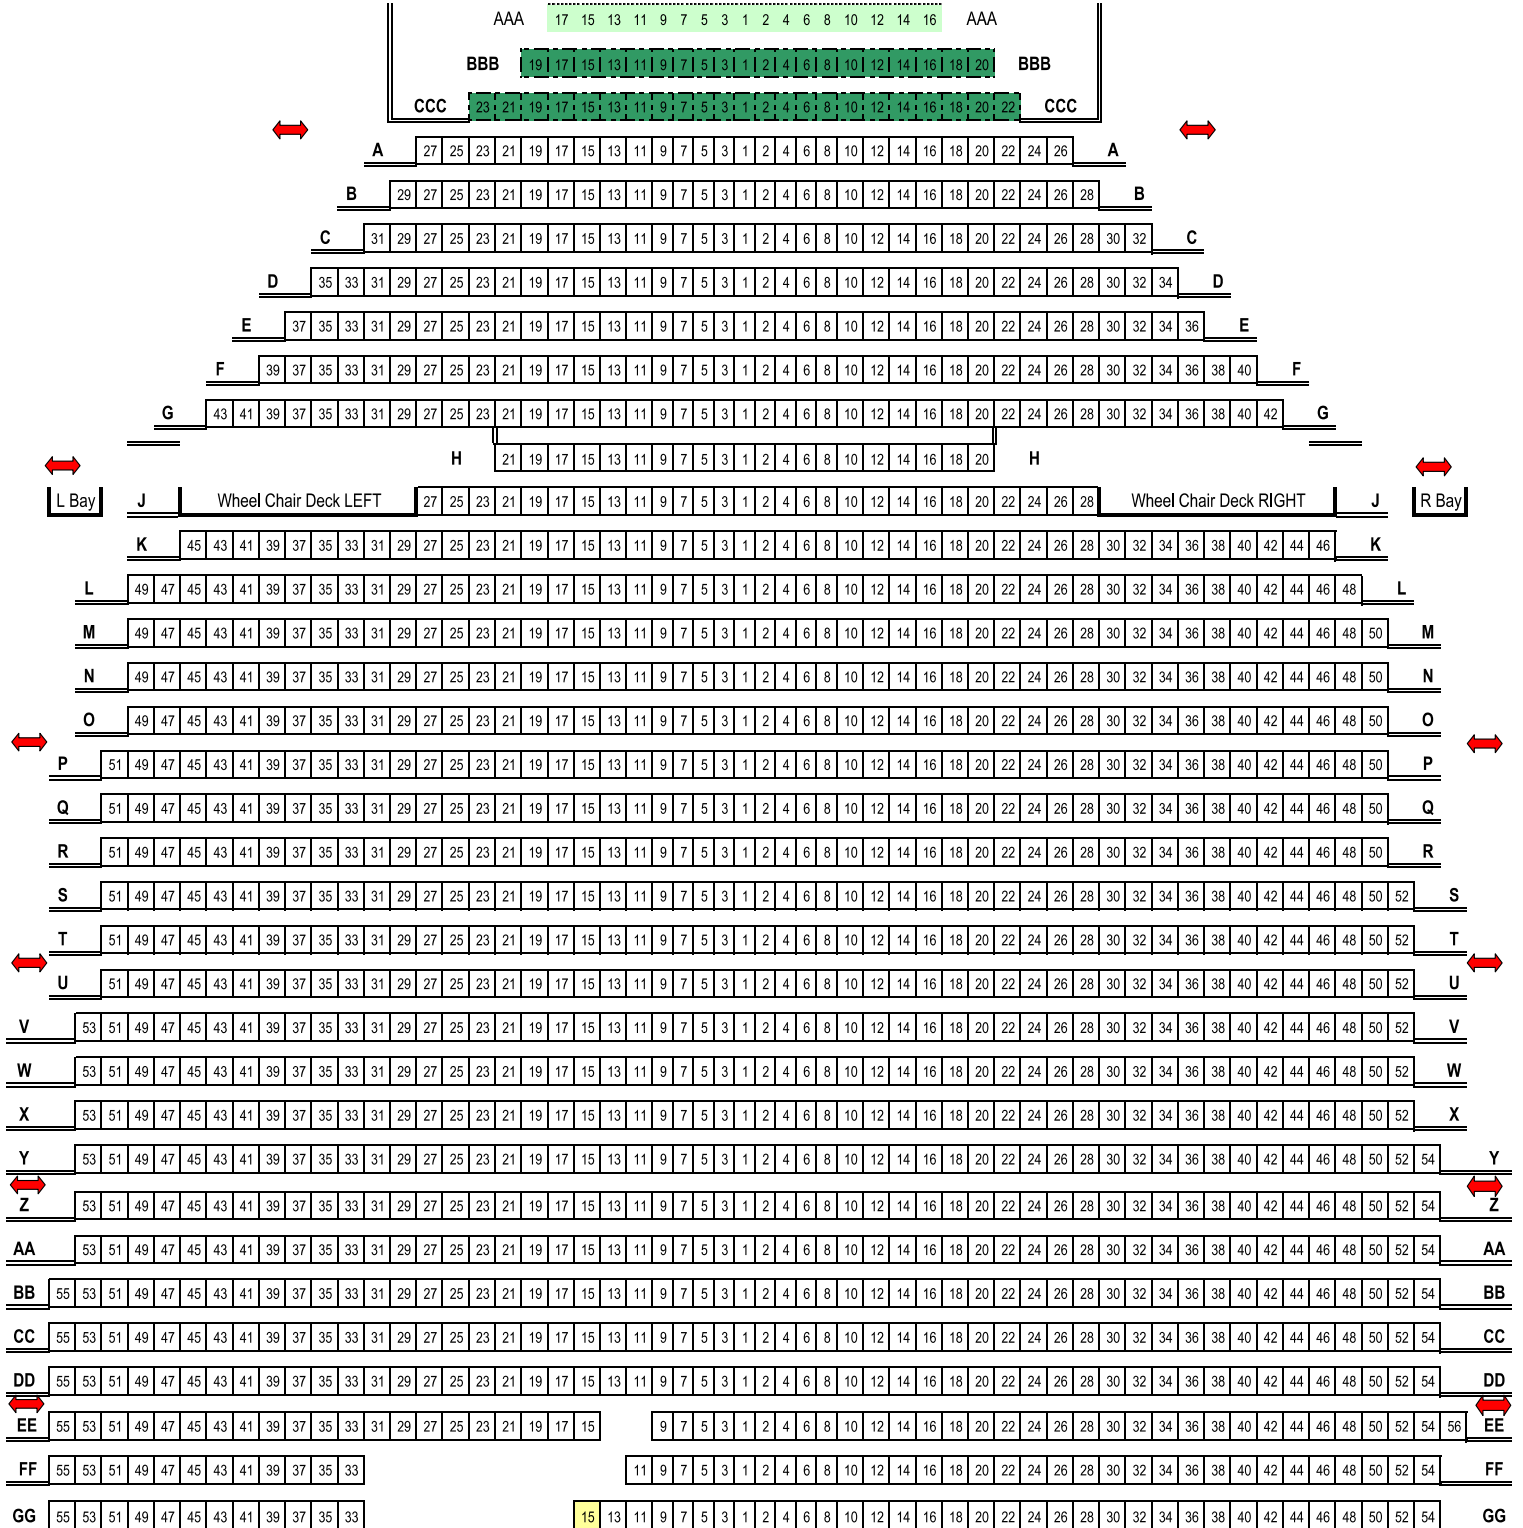

# Midland Center for the Arts Auditorium Seat Map

1478 Permanent Seats      60 Removable      14 Wheelchair Spaces  
(1552 Total House Size)

# STAGE

↔ = Doorways     
  = Usher Seat     
  = Removable Seat     
  = Permanent/Removable Seat     
  = Obstructed View Seat