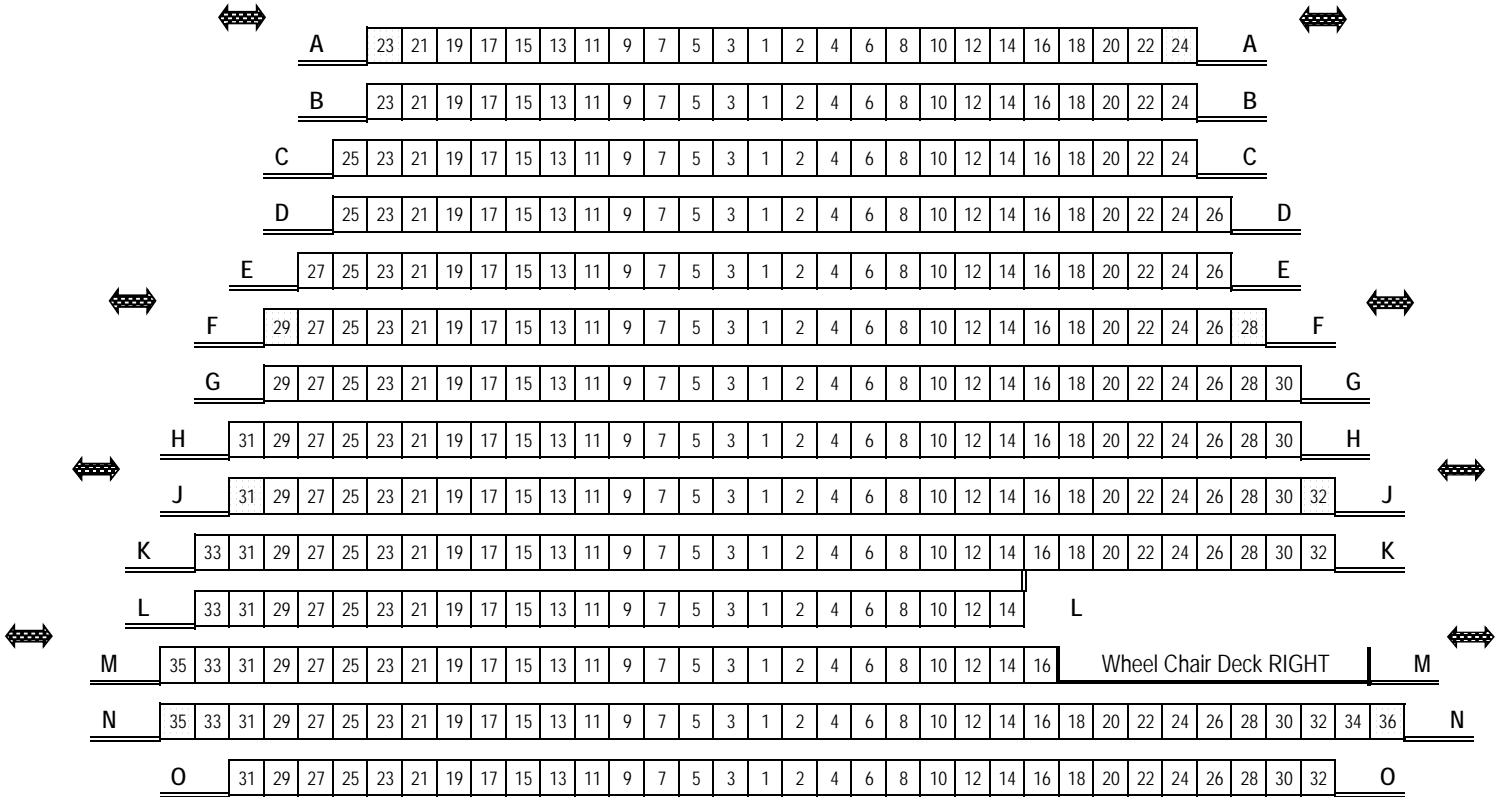

Midland Center for the Arts Little Theatre Seating Plan

399 Permanent Seats

5 Wheelchair Spaces

(404 Total House Size)

STAGE

= Doorways

= Usher Seat